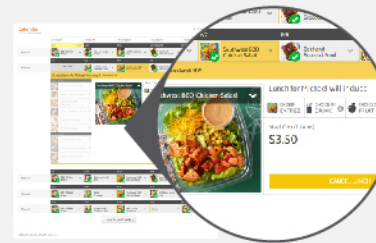

Choicelunch is delighted to be your school's official lunch partner!

Food:

Each lunch includes:

1 Entree (Chosen Online)

*Regular or Large Size

1 Drink (Select at lunch line)

1 Snack (Select at lunch line)

1 Fruit/Veggie (Select at lunch line)

Service:

How it works:

Order Entrees Online

*Order Deadline is 9AM the day BEFORE

Delivery To School

Student Receives Entree

*Drink, snack & fruit/veggie at lunch line

Repeat!

Unlimited Choicelunch Subscription:

How it works:

2 Different Plan Options:

Unlimited Choicelunch Standard	Unlimited Choicelunch Premium BEST VALUE!
includes:	includes:
<ul style="list-style-type: none"> ✓ Regular Sized Entrees ✓ Last Minute Lunches ✓ Emergency Lunches 	<ul style="list-style-type: none"> ✓ Regular Sized Entrees ✓ Last Minute Lunches ✓ Emergency Lunches ✓ Large Sized Entrees ✓ Premium Entrees
Available For Add-On	Available For Add-On
<ul style="list-style-type: none"> + Large Entrees + Premium Entrees + Jamba Juice 	<ul style="list-style-type: none"> + Jamba Juice
<p>Students select the following in the lunch to go with their entree.</p> <ul style="list-style-type: none"> + 1 Drink (Milk, Apple Juice, Low Fat Milk For Free Children Only) + 1 Snack (Pretzel Buns, Beans, Dill Pickle, Jarred Cheddar, Avocado, Jamón's Buns, Corn, Cinnamon Toast, Light Cream Sourdough Bread, Peanut, M&M's, Or a Chocolate Chip Cookie, String Cheese) + 1 Fruit/Veggie (Apple, Banana, Raisin, Apple, Orange, Cantaloupe) <p><i>*Upgrade to Premium at any time!</i></p>	<p>Students select the following in the lunch to go with their entree.</p> <ul style="list-style-type: none"> + 1 Drink (Milk, Apple Juice, Low Fat Milk For Free Children Only) + 1 Snack (Pretzel Buns, Beans, Dill Pickle, Jarred Cheddar, Avocado, Jamón's Buns, Corn, Cinnamon Toast, Light Cream Sourdough Bread, Peanut, M&M's, Or a Chocolate Chip Cookie, String Cheese) + 1 Fruit/Veggie (Apple, Banana, Raisin, Apple, Orange, Cantaloupe)